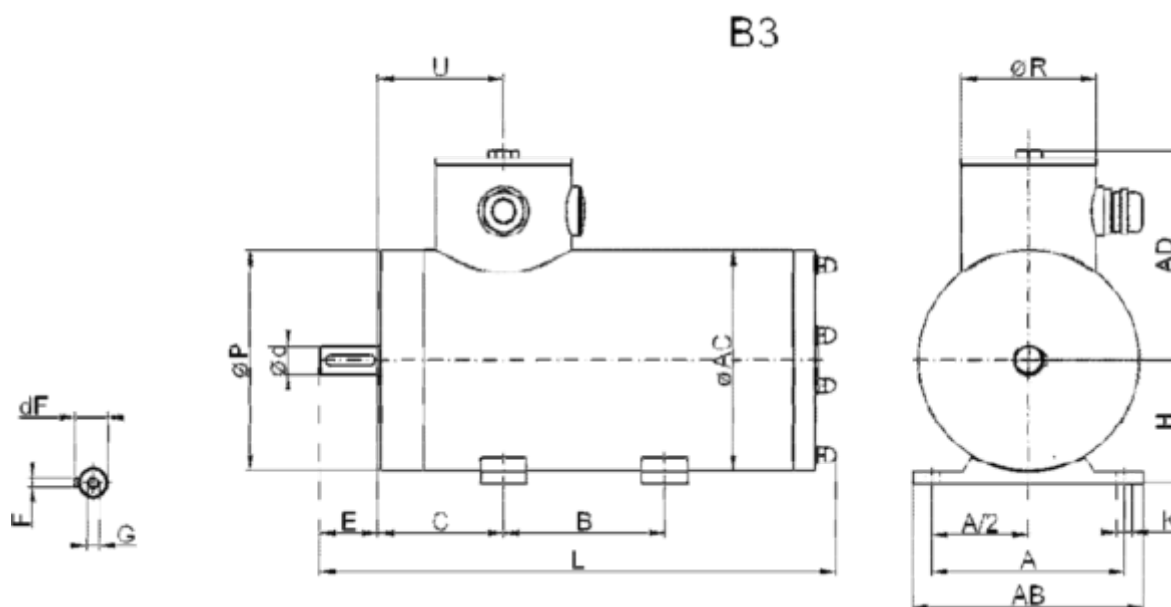

Article number: 25560003721270

Description: BEGE stainless steel AC motor EBS71K-2 IEC71 B3
0,37KW 2800 rpm 3x230/400V 50HZ IP69K PTC

Measures

A = 112	E = 30	Ød = 14
A/2 = 56	F = 5	ØR = 76
AB = 140	G = M5	
AC = 134	H = 71	
AD = 129	K = 7	
B = 90	L = 243	
C = 45	P = 134	
dF = 16	U = 118	